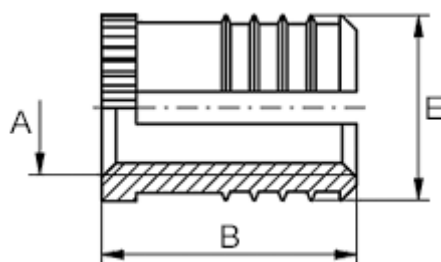

Data Sheet

Article number: 12815000060800
Description: KLEE-coil 815 000 060.800
M6 Brass

Measures

Female thread A	= M6
Length B	= 13.0
Min distance to edge	= 4.0
Number of cramping feathers	= 5
Outer diameter E	= 8.00
Recommended bore diameter	= 8 max +0.04 conicity